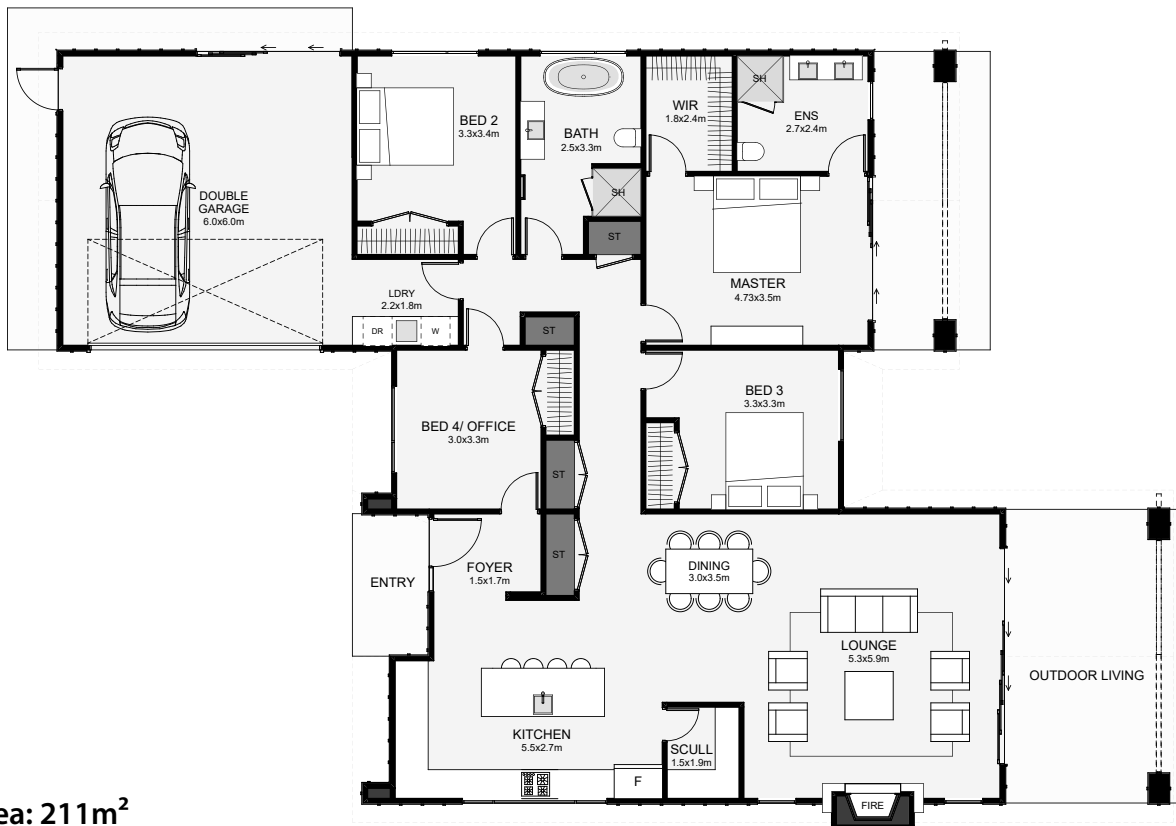

This home has strong lifestyle styling with its exposed trusses and large covered overhangs. Inside, there are four bedrooms, one with direct access off the foyer if used as an office. The kitchen includes a scullery, the lounge has a built-in fireplace, and there's plenty of storage throughout. Shown in vertical timber, board and batten, this home will suit a variety of cladding types depending on your tastes. If you like the lifestyle, country look, this may be worth checking out!

Floor Area: 211m²

 2
  4
  2
  1
  23.0m
  16.1m

Contact us:

Call Kane: 027 599 8159

E: kane@douganhomes.co.nz

www.douganhomes.co.nz