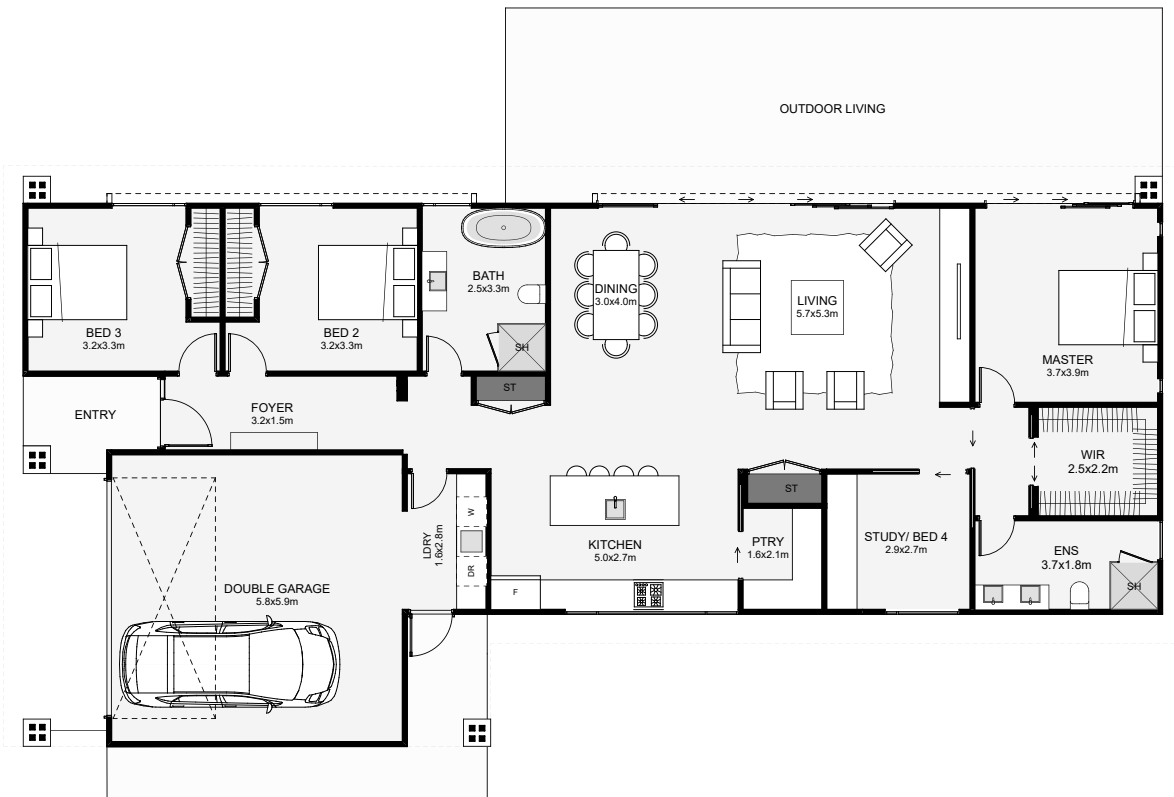

This modern home is all about the outlook! The interior layout of this home is directed towards the northern perspective and making the most of the sun and view. A fourth room can be used as a study with a slider directly off the living or turned into a bedroom with access off the hallway, depending on your needs. The overall width of this home is lean, so even skinny sites will work with this home. If you're looking for a modern, flexible design, this could be your ticket!

Floor Area: 197m<sup>2</sup>

 2  4  2  1  23.0m  11.5m

Contact us:

Call Kane: 027 599 8159

E: [kane@douganhomes.co.nz](mailto:kane@douganhomes.co.nz)

[www.douganhomes.co.nz](http://www.douganhomes.co.nz)