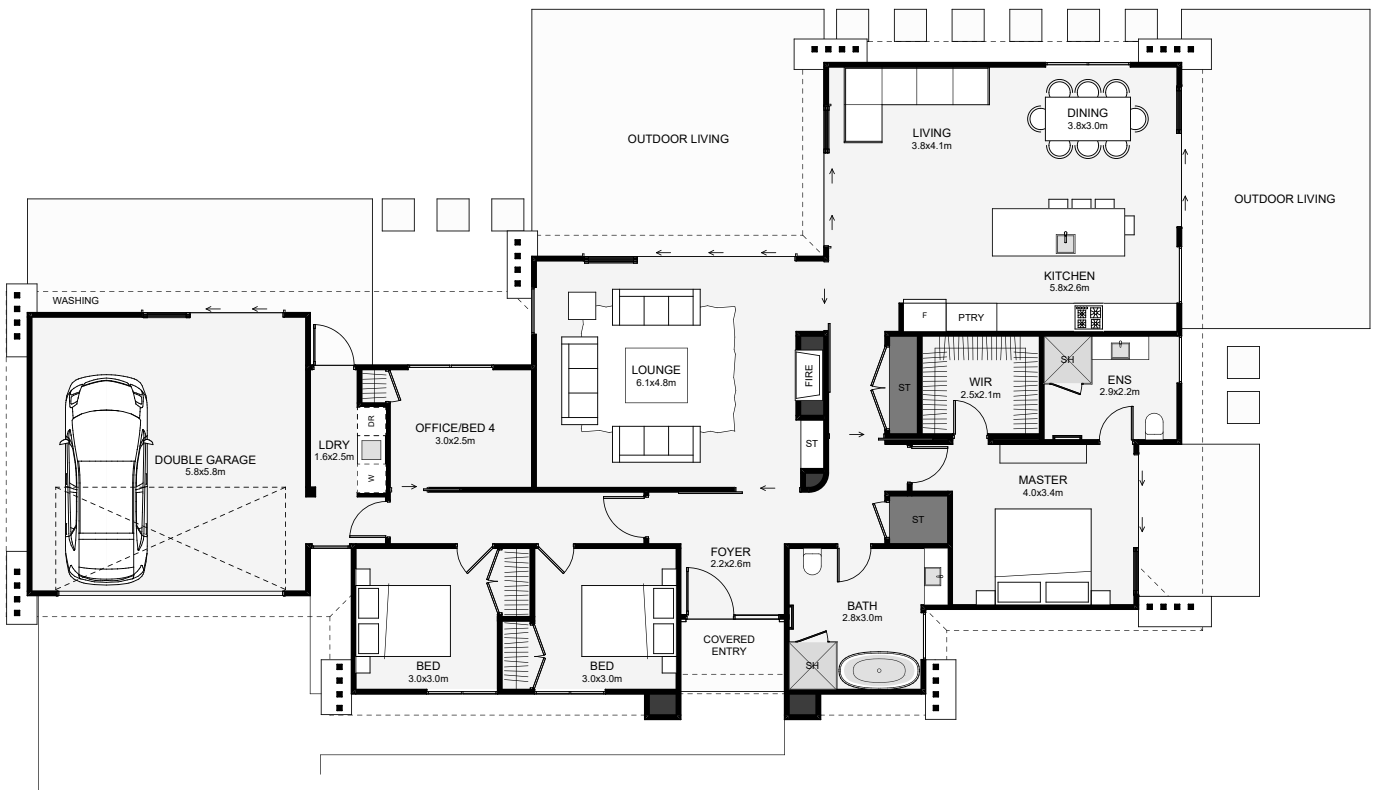

Is your section wide without much depth? This home is designed for this exact situation! Morning sun can stream through three bedrooms, both bathrooms, the kitchen and dining. Inside the master is positioned separately from the other rooms with its own outdoor covered space. The main lounge is cleverly offset from the living, creating a sheltered outdoor space for the midday/evening sun as well as giving the kitchen two viewpoints outside. This home will not disappoint!

Floor Area: 208m²

2
 4
 2
 1.5
 24.4m
 13.9m

Contact us:

Call Kane: 027 599 8159

E: kane@douganhomes.co.nz

www.douganhomes.co.nz